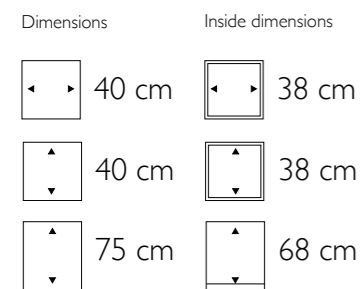

Prestige

- 112001 Structure
- 111902 High Shine
- 112503 Matt
- 113006 Rohling

• More sizes available