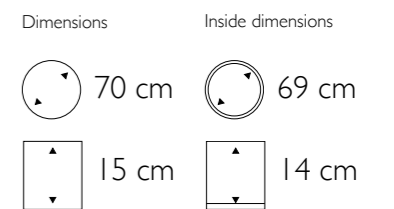

◀ **Multivorm Round Wall Planter**

251611	Structure
252312	High Shine
253013	Matt