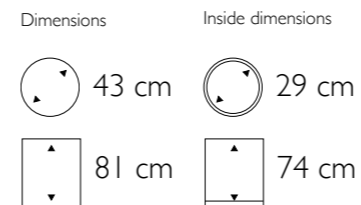

◀ **Dual Top / Chamäleon**

141201 Structure
142402 High Shine
143603 Matt

• More sizes available