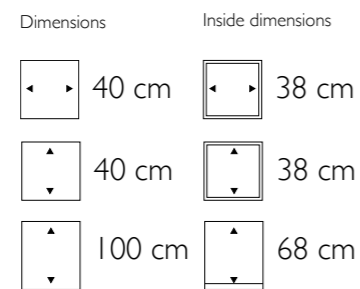

Prestige

- 113001 Structure
- 112002 High Shine
- 112603 Matt

• More sizes available