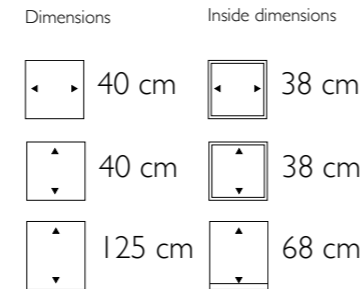

Prestige

- 114001 Structure
- 112102 High Shine
- 112703 Matt

• More sizes available