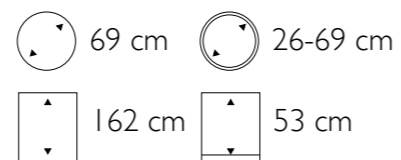

▶ Chapeau France

- 282501 Structure
- 282602 High Shine
- 282703 Matt

Dimensions

Chapeau France matt black