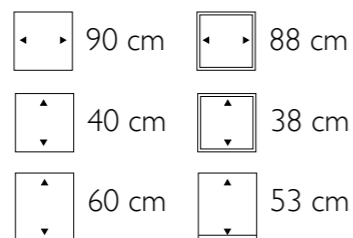

Dimensions

◀ ▶ 68 cm

▲ ▼ 20 cm

▲ ▼ 32 cm

Inside dimensions

◀ ▶ 62 cm

▲ ▼ 18 cm

▲ ▼ 29 cm

Dimensions

68 cm

20 cm

22 cm

Inside dimensions

67 cm

19 cm

19 cm

• More sizes available

Dimensions

▲ Prestige Rectangular / Prestige Rechteck

- 117711 Structure
- ▲118002 * High Shine
- 118303 Mat
- ▲119506 Rohling

• More sizes available

* Bespoke

Dimensions

▶ Chapeau France