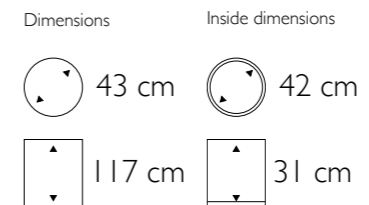

▶ **Parel Pedestal / Expert Deco-Saule**

264401 Structure
265502 High Shine
266603 Matt

• More sizes available