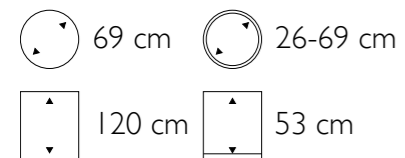

Chapeau Spain

281601	Structure
281702	High Shine
281803	Matt

Dimensions   Inside dimensions

Lifestyle Raumbegrünung GmbH
Hochstrasse 70
84424 Isen
info@gruen-im-buero.de
Freecall: 0800-00 123 123
www.gruen-im-buero.de

mit bester Unterstützung der Jago Kunststoff GmbH & Co.KG

Photography

Wilfried Overwater
www.wilfriedoverwater.nl

Location photo shoot

Ontdekking 076
www.ontdekking076.nl

Maretti Lighting
www.maretti.com

Markant Nederland BV
www.markantoffice.com