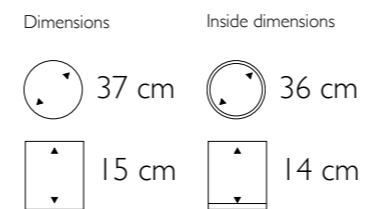

Dimensions

◀ ▶ 68 cm

▲ ▼ 20 cm

▲ ▼ 32 cm

Inside dimensions

◀ ▶ 62 cm

▲ ▼ 18 cm

▲ ▼ 29 cm

Dimensions

30 cm

15 cm

56 cm

Inside dimensions

29 cm

14 cm

49 cm

Dimensions

Inside dimensions

43 cm 42 cm

133 cm 68 cm

IT IS NOT THE FORM THAT DICTATES THE COLOUR,
BUT THE COLOUR THAT BRINGS OUT THE FORM

Chapeau England matt stone grey

Chapeau England

- 282201 Structure
- 282302 High shine
- 282403 Matt

Dimensions	Inside dimensions
 69 cm	 26-69 cm
 142 cm	 135 cm

COLOUR IS NOT JUST COLOUR,
BUT MOOD, TEMPERATURE AND STRUCTURE

◀ **Multivorm Round Wall Planter**

251311	Structure
252012	High Shine
252713	Matt